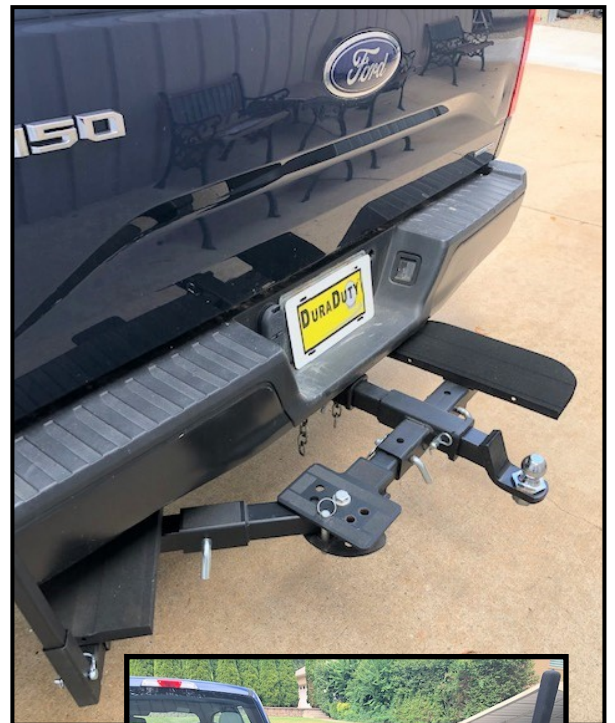

Triple Hitch Extender

Product Description

Product Uses

- Extends ball mount farther away from towing vehicle, creating more space between vehicle and trailer
- Stows extra ball mounts
- Allows tailgate to be lowered without interfering with trailer jack
- Makes launching a boat easier in shallow water
- Mounts Swing and Step so it can be used as a tailgate step
- Mounts accessories like a vise, step, tailgate grill or TV mount
- Stops vehicle from hitting obstructions when backing up

Stows extra ball mounts

Mounts Swing and Step so it can be used as a tailgate step

Triple Hitch Extender

Product Description

Creates more space between vehicle and trailer

Mounts accessories like a vise, step, tailgate grill or TV mount

Physical Specifications

- Weight: 12lbs.
- Overall Length: 13.25"
- Overall Width: 11.75"
- Ball Mount Extension Positions: 10.5" and 9"
- Towing Capacity: 6,000lbs.
- Tongue Weight Capacity: 600lbs.
- Three (3) 2" receivers, one for towing and two for carrying accessories
- Includes 14" extension towing chains with clips
- 90 day warranty for defects and workmanship
- Made in USA